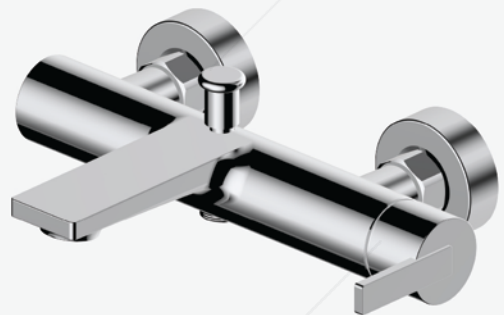

SHOWER BATHTUB MIXER

MIZUYA BBM 1326-2

Material	: Full Brass
Finish	: Diamond Coating
Water Output	: 2 Way (Hand Shower, Spout)
Cartridge	: Sedal Cartridge Spain Technology
Aerator	: Neoperl Aerator German Technology
Colour	: Chrome Polish