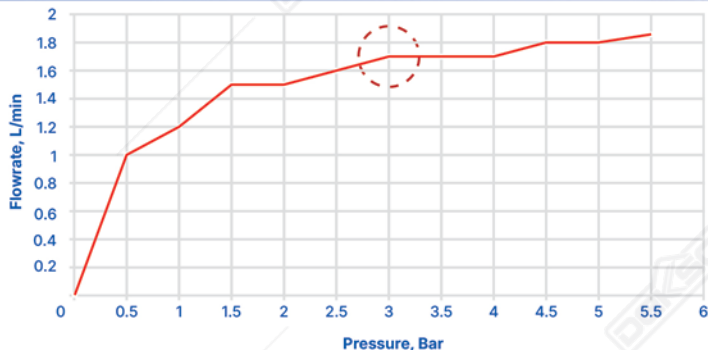

PUB SINGAPORE'S NATIONAL WATER AGENCY

SENSOR TAP HYDRO POWER

NO BATTERY OR POWER SUPPLY NEEDED

>4 to 6 Liters/min = 1 tick
>2 to 4 Liters/min = 2 ticks
2 Liters/min or less = 3 ticks

The mean of the average at 1.5, 2.5, 3.5 & 5.0 bar as per PUB flow rate requirements	1.7 L/min