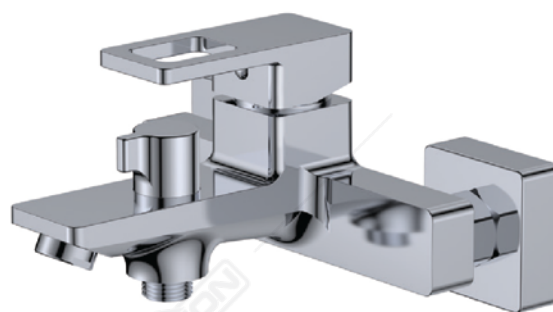

SHOWER BATHTUB MIXER

VOID BBM 2162-2 BR

Material	: Brass
Finish	: Platinum Shield
Water Output	: 2 Way (Hand Shower, Spout)
Cartridge	: Sedal Cartridge Spain Technology
Aerator	: Neoperl Aerator German Technology
Colour	: Chrome Polish