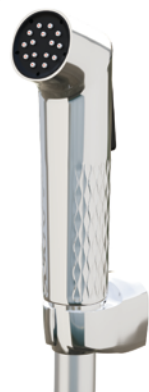

JET SHOWER SET

JSS 1005SC

Material : ABS
Finish : Platinum Shield
Hose : MFH 003-1200
Holder : ABS
Colour : Chrome Polish, Matt Black, Gun Metal