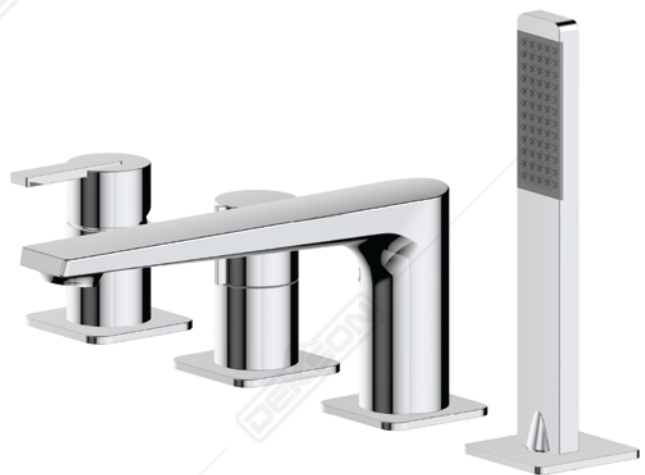

SHOWER BATHTUB MIXER

MIZUYA BBM 1326-4H

Material	: Full Brass
Finish	: Diamond Coating
Water Output	: 2 Way (Hand Shower, Spout)
Cartridge	: Sedal Cartridge Spain Technology
Aerator	: Neoperl Aerator German Technology
Hand Shower	: Stainless Steel SUS 304
Colour	: Chrome Polish