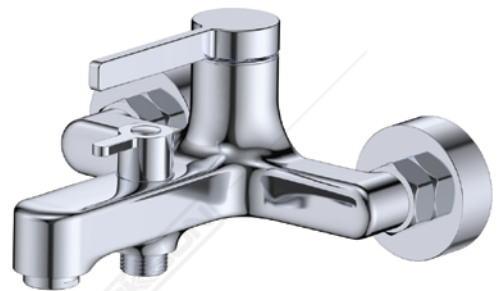

SHOWER BATHTUB MIXER

LINEA BBM 2133-2 BR

Material	: Brass
Finish	: Platinum Shield
Water Output	: 2 Way (Hand Shower, Spout)
Cartridge	: Premium Ceramic Cartridge
Aerator	: Premium Aerator
Colour	: Chrome Polish, Matt Black, Gun Metal