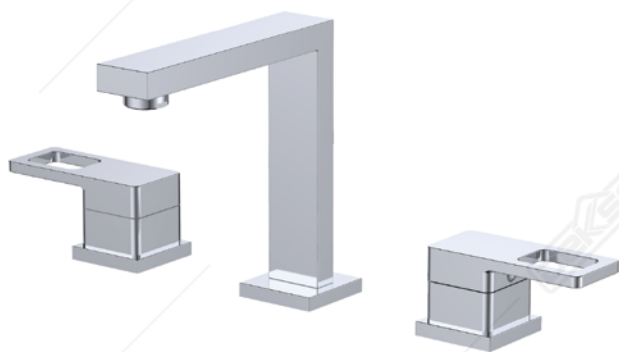

BASIN MIXER

VOID BM 2162-3H BR

Material : Brass
Finish : Platinum Shield
Cartridge : Premium Brass Cartridge
Aerator : Neoperl Aerator German Technology
Hose : SUS 304 50cm (Pair)
Colour : Chrome Polish