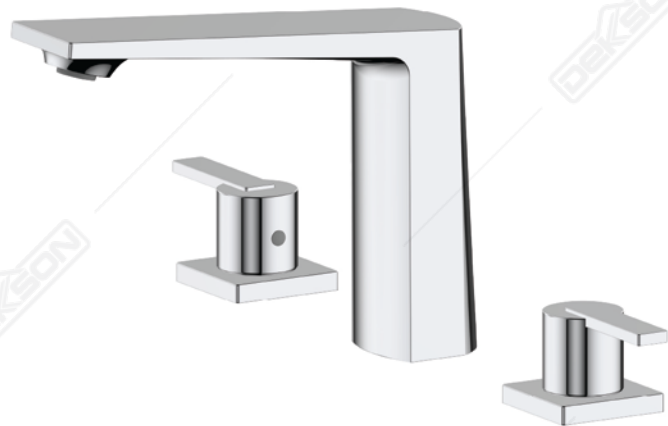

BASIN MIXER
MIZUYA BM 1326-3H

- Material : Full Brass
- Finish : Diamond Coating
- Cartridge : Sedal Cartridge Spain Technology
- Aerator : Neoperl Aerator German Technology
- Hose : Neoperl Hose 60cm (Pair)
- Colour : Chrome Polish