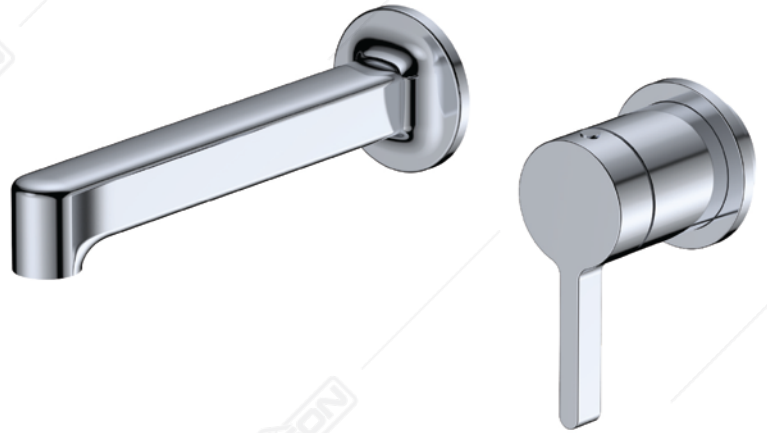

WALL UNION

LINEA WM 2133-H

Material : Brass
 Finish : Platinum Shield
 Colour : Chrome Polish, Matt Black, Gun Metal

BASIN MIXER

LINEA BM 2133-3H BR

Material : Brass
 Finish : Platinum Shield
 Cartridge : Brass Cartridge
 Aerator : Premium Aerator
 Hose : SUS 304 50cm (Pair)
 Colour : Chrome Polish, Matt Black, Gun Metal