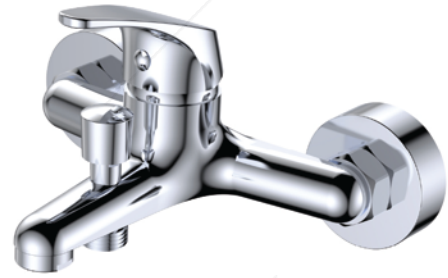

SHOWER BATHUB MIXER
BBM 8135-2

Material : Brass
Finish : Platinum Shield
Water Output : 2 Way (Hand Shower, Spout)
Cartridge : Premium Ceramic Cartridge
Aerator : Premium Aerator
Colour : Chrome Polish