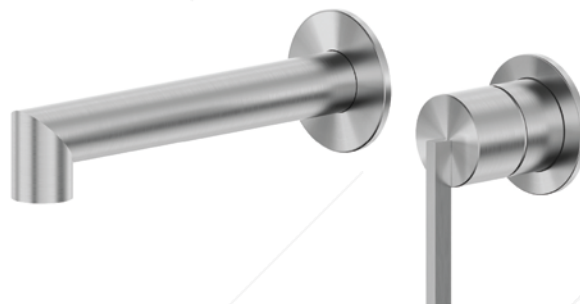

BASIN MIXER

MALTA BM 1312M

BASIN MIXER

MALTA BM 1312L

Material : Stainless Steel SUS 316
 Cartridge : Sedal Cartridge Spain Technology
 Aerator : Neoperl Aerator German Technology
 Hose : Neoperl Hose 60cm (Pair)
 Colour : Satin Stainless Steel

BASIN MIXER

MALTA BM 1312-3H

Material : Stainless Steel SUS 316
 Cartridge : Sedal Cartridge Spain Technology
 Aerator : Neoperl Aerator German Technology
 Hose : Neoperl Hose 60cm (Pair)
 Colour : Satin Stainless Steel