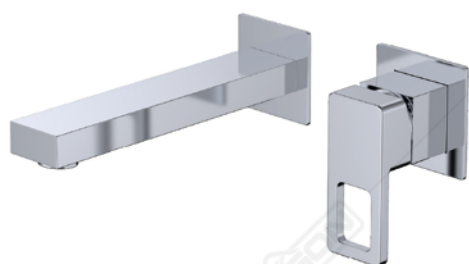

BASIN MIXER CONCEALED

VOID BMC 2162 BR

Material : Brass
Finish : Platinum Shield
Cartridge : Sedal Cartridge Spain Technology
Aerator : Neoperl Aerator German Technology
Colour : Chrome Polish