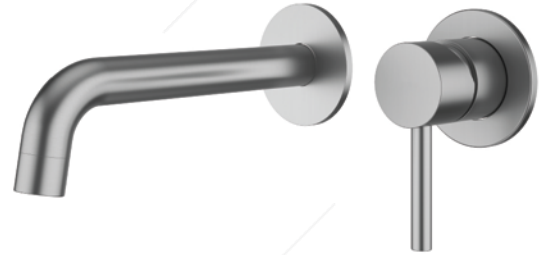

BASIN MIXER CONCEALED

PURE BMC 8239

Material : Stainless Steel SUS 304
Cartridge : Premium Ceramic Cartridge
Aerator : Premium Aerator
Colour : Satin Stainless Steel