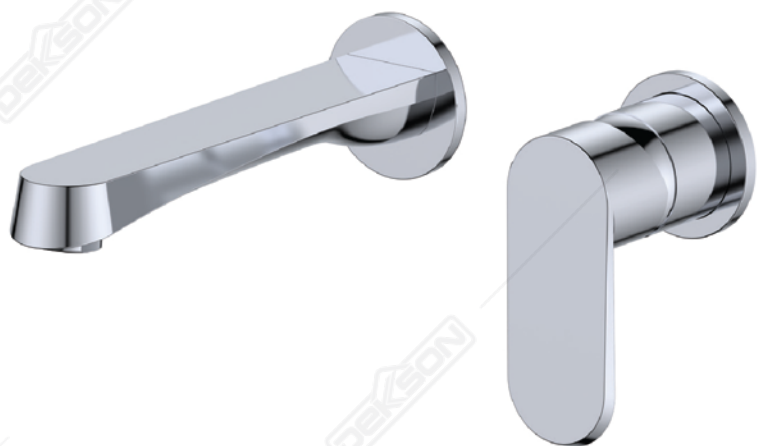

BASIN MIXER CONCEALED

STADIA BMC 2143 BR

Material : Brass
Finish : Platinum Shield
Cartridge : Premium Ceramic Cartridge
Aerator : Premium Aerator
Colour : Chrome Polish, Matt Black, Gun Metal