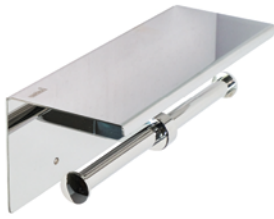

TISSUE HOLDER
TH 1599

Material : Stainless Steel SUS 304
Colour : Polish Stainless Steel, Matt Black