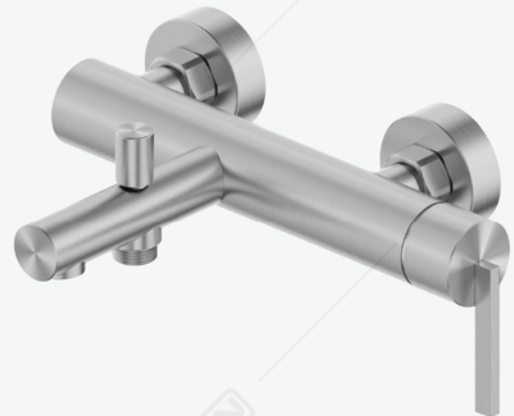

SHOWER SET 3 FUNCTION

MALTA SS 1312-3

Material	: Stainless Steel SUS 316
Water Output	: 3 Way (Rain Shower, Hand Shower, Spout)
Function	: Hot and Cold
Cartridge	: Sedal Cartridge Spain Technology
Aerator	: Neoperl Aerator German Technology
Rain Shower	: Stainless Steel SUS 316
Hand Shower	: Stainless Steel SUS 316
Hose	: MFH 003-1500 (150cm)
Colour	: Satin Stainless Steel

SHOWER BATHTUB MIXER

MALTA BBM 1312-1

Material	: Stainless Steel SUS 316
Water Output	: 1 Way (Hand Shower)
Cartridge	: Sedal Cartridge Spain Technology
Colour	: Satin Stainless Steel

SHOWER BATHTUB MIXER