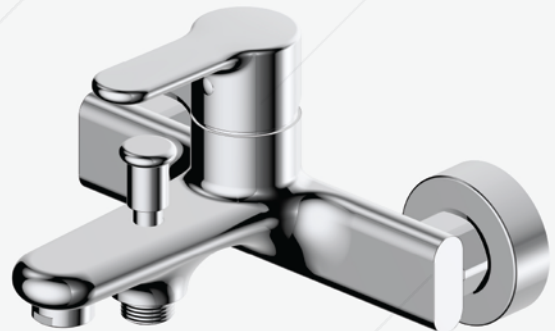

SHOWER BATHTUB MIXER

CANALE BBM 3114-2

Material	: Full Brass
Finish	: Diamond Coating
Water Output	: 2 Way (Hand Shower, Spout)
Cartridge	: Sedal Cartridge Spain Technology
Aerator	: Neoperl Aerator German Technology
Colour	: Chrome Polish