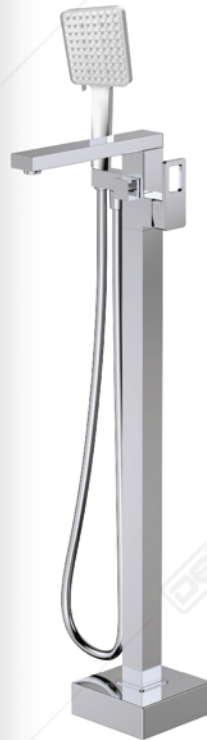

VOID SS 2162-3 BR

Material	: Brass Body, SUS 304 Shower Bar
Finish	: Platinum Shield
Water Output	: 3 Way (Rain Shower, Hand Shower, Spout)
Function	: Hot and Cold
Cartridge	: Sedal Cartridge Spain Technology
Aerator	: Neoperl Aerator German Technology
Features	: RS 5011
Hand Shower	: HS 5646
Hose	: MFH 003-1500
Colour	: Chrome Polish

SHOWER BATHTUB MIXER

VOID BBM 2162-1 BR

Material	: Brass
Finish	: Platinum Shield
Water Output	: 1 Way (Hand Shower)
Cartridge	: Sedal Cartridge Spain Technology
Colour	: Chrome Polish

SHOWER BATHTUB MIXER

VOID BBM 2162-2 BR

Material	: Brass
Finish	: Platinum Shield
Water Output	: 2 Way (Hand Shower, Spout)
Cartridge	: Sedal Cartridge Spain Technology
Aerator	: Neoperl Aerator German Technology
Colour	: Chrome Polish