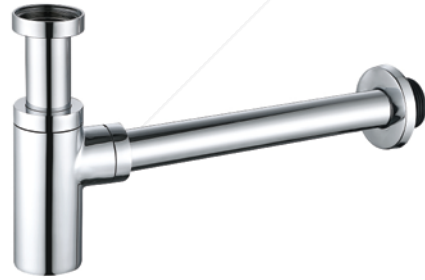

BOTTLE TRAP

BOT 8003

Material : Brass
Finish : Platinum Shield
Colour : Chrome Polish, Matt Black, Gun Metal