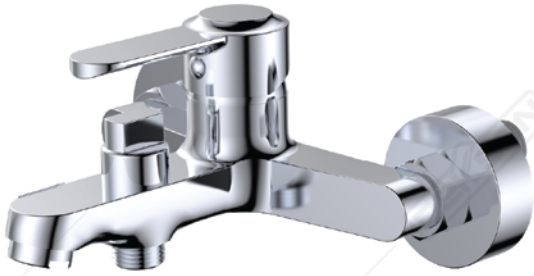

SHOWER SET BATHTUB 2 FUNCTION

SSB 8729-2

- Material : Stainless Steel SUS 316
- Finish : Natural Stainless Steel
- Water Output : 2 Way (Hand Shower, Spout)
- Function : Hot and Cold
- Cartridge : Sedal Cartridge Spain Technology
- Aerator : Neoperl Aerator German Technology
- Features : Easy Clean
- Hand Shower : Stainless Steel SUS 316
- Hose : MFH 003-1500 (150cm)
- Colour : Satin Stainless Steel

SHOWER SET TAP 2 FUNCTION

SST 1084-2

- Material : Brass Body
- Finish : Platinum Shield
- Water Output : 2 Way (Rain Shower, Hand Shower)
- Cartridge : Premium Brass Cartridge
- Hand Shower : ABS
- Hose : MFH 003-1500 (150cm)
- Colour : Chrome Polish, Matt Black, Gun Metal