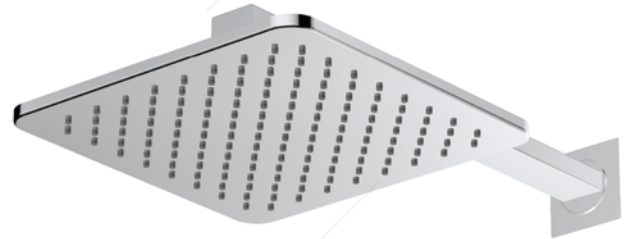

WALL UNION

MIZUYA WM 1326

Material	: Full Brass
Finish	: Diamond Coating
Colour	: Chrome Polish

HAND SHOWER SET

MIZUYA HSS 1326

Material	: Stainless Steel SUS 304
Finish	: Diamond Coating
Features	: Easy Clean, Thermal Guard
Hose	: MFH 003-1500 (150cm)
Colour	: Chrome Polish